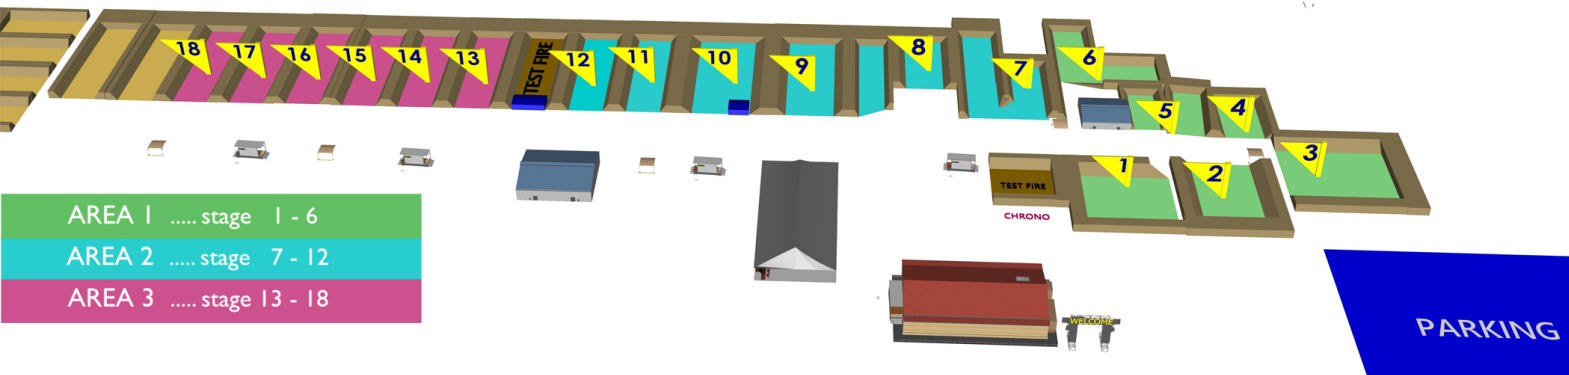

LOCATION

CNC
2024
PCC / MINI RIFLE

CZECH NATIONAL CHAMPIONSHIP

2024
PCC / MINI RIFLE

ZNOJMO / CZECH REPUBLIC

SHOOTING RANGE **HODONICE**

AREA 1 stage 1 - 6

AREA 2 stage 7 - 12

AREA 3 stage 13 - 18

SHOOTING RANGE **OBLEKOVICE**

AREA 4 stage 19 - 24

E-MAIL: WS2025@IPSC.CZ

CZECH REPUBLIC