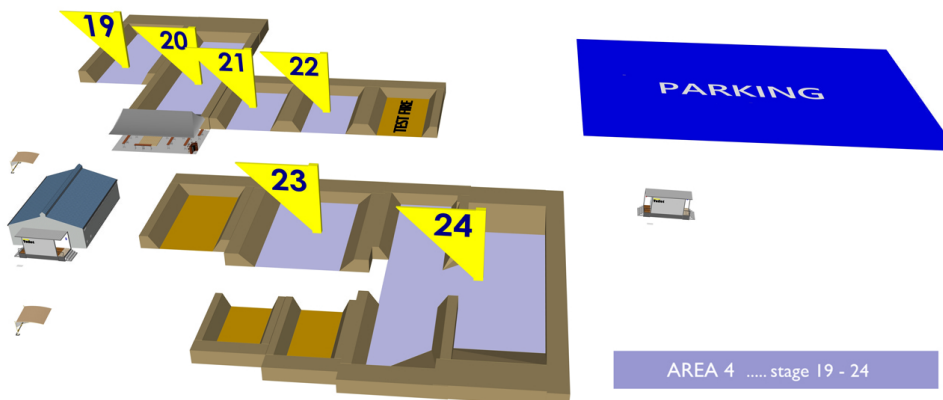

LOCATION

CNC
2024
PCC / MINI RIFLE

CZECH NATIONAL CHAMPIONSHIP

2024
PCC / MINI RIFLE

ZNOJMO / CZECH REPUBLIC

SHOOTING RANGE **HODONICE**

AREA 1 stage 1 - 6

AREA 2 stage 7 - 12

AREA 3 stage 13 - 18

SHOOTING RANGE **OBLEKOVICE**

AREA 4 stage 19 - 24

E-MAIL: WS2025@IPSC.CZ

CZECH REPUBLIC